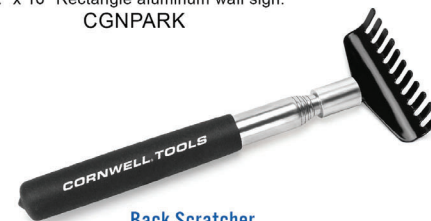

Back Scratcher
Telescoping. 8" closed.
CGBKSCRTCH